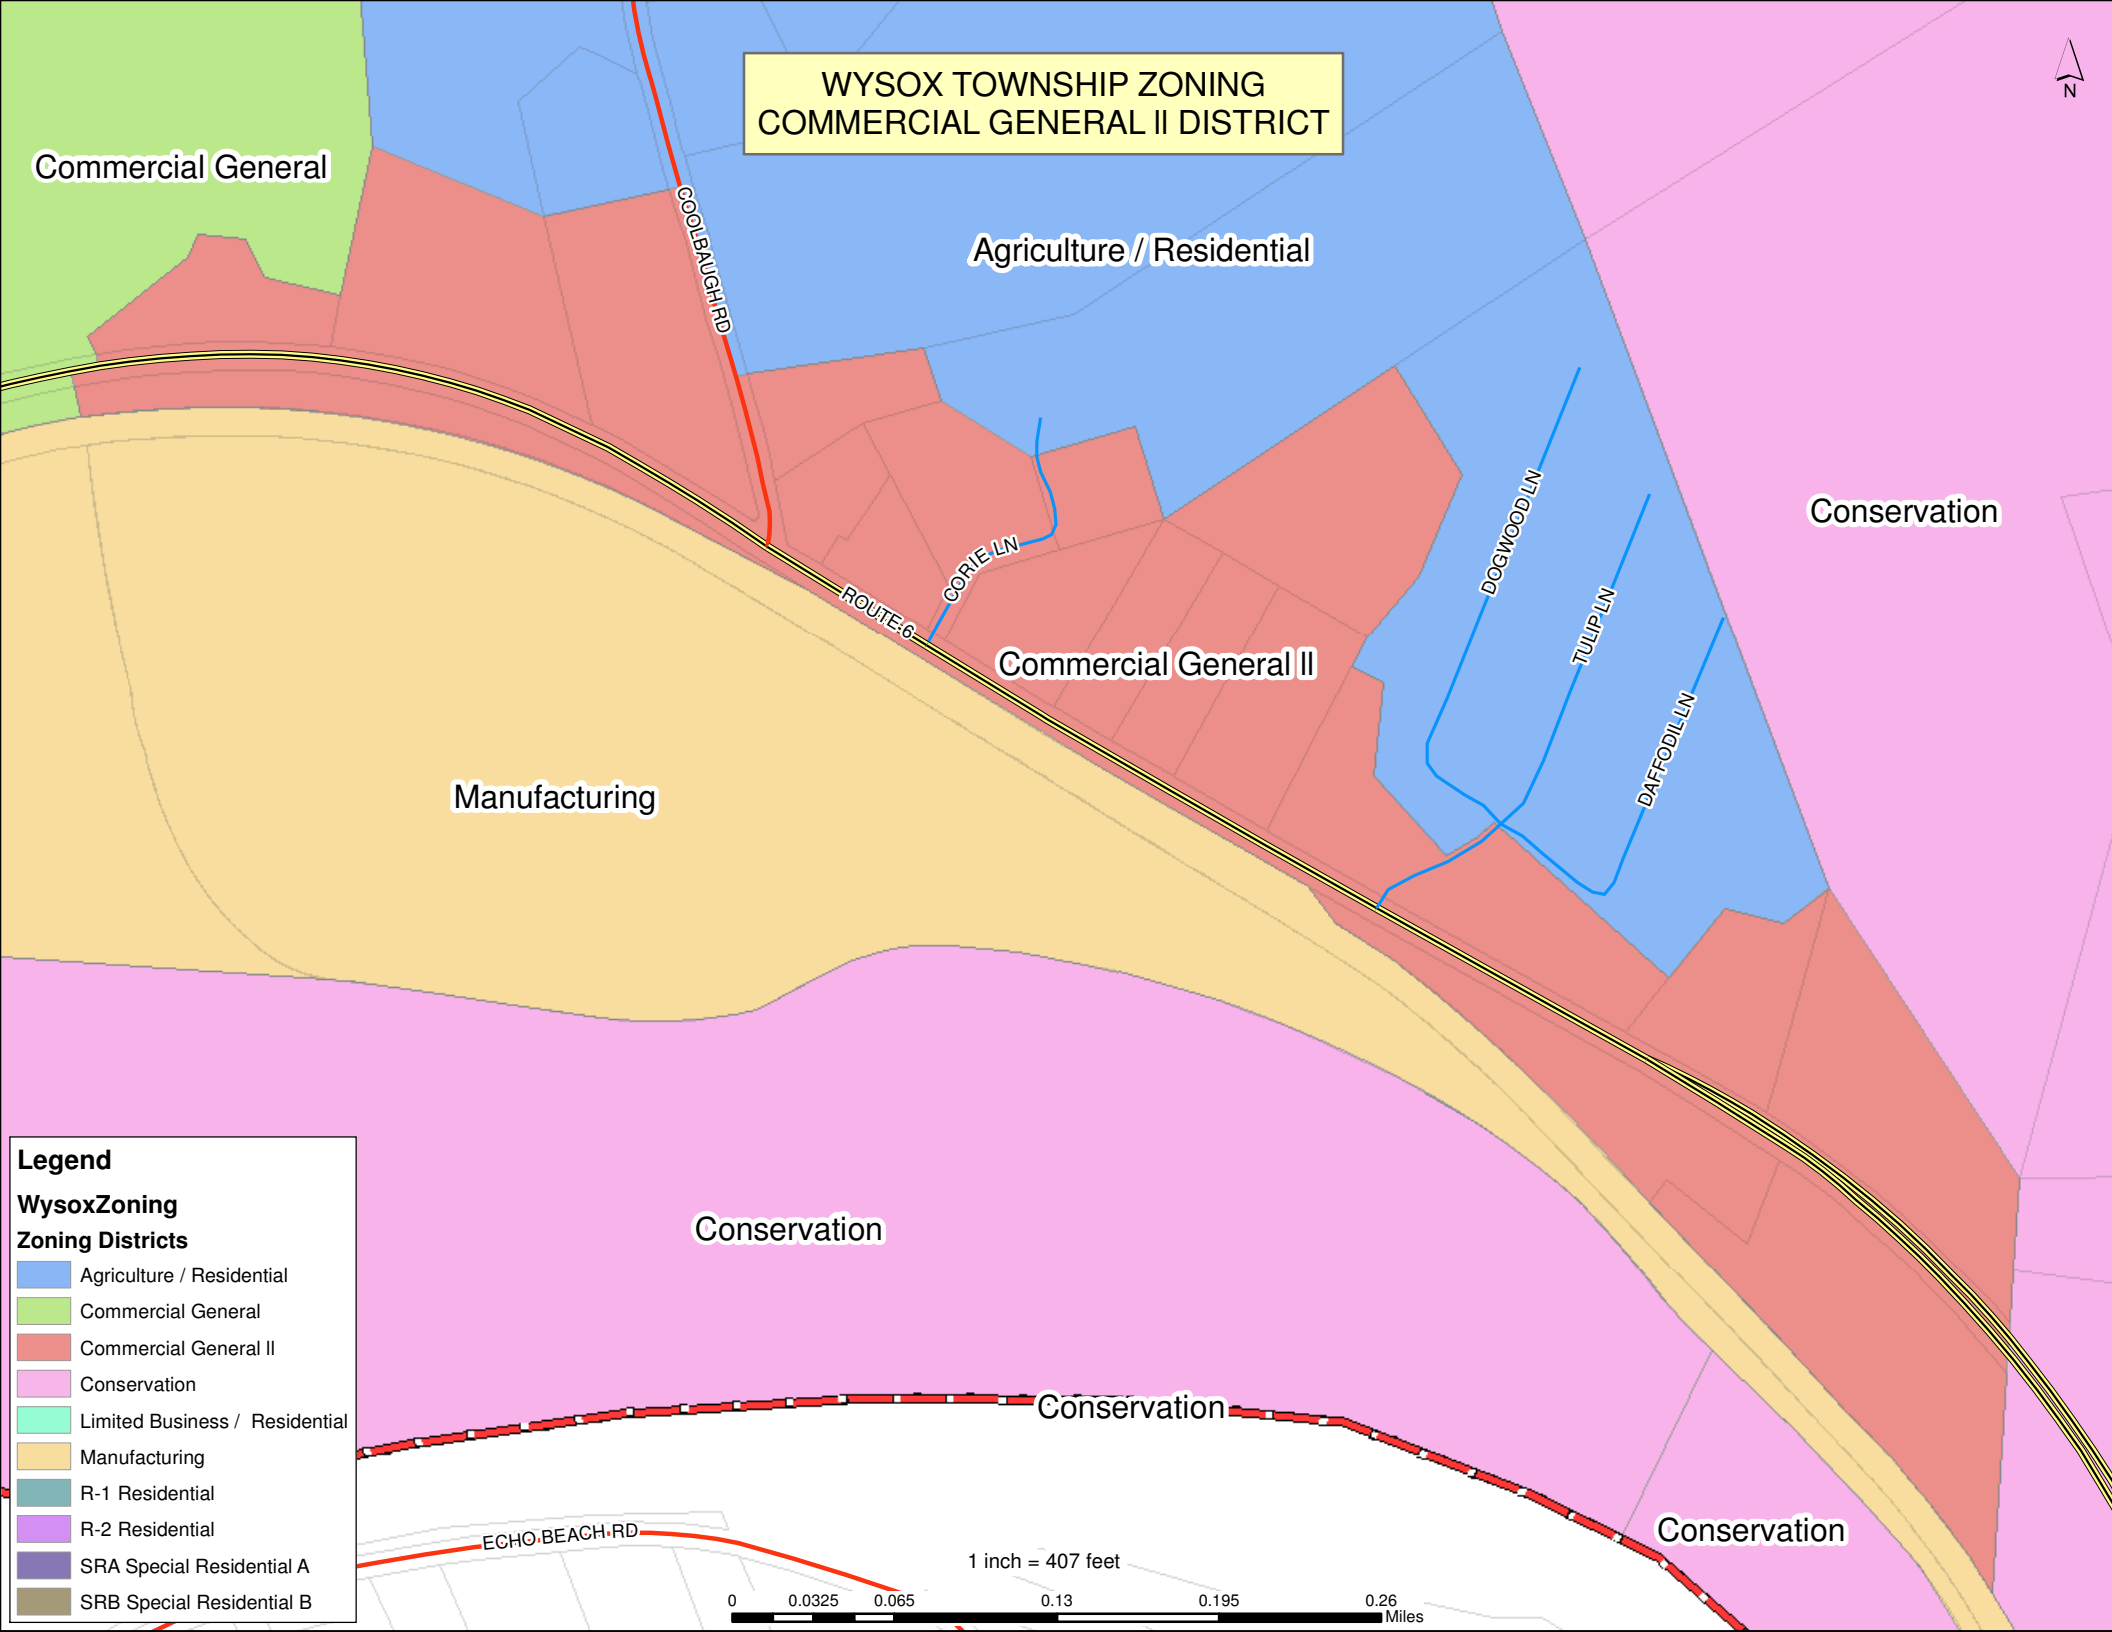

WYSOX TOWNSHIP ZONING
COMMERCIAL GENERAL II DISTRICT

Commercial General

Agriculture / Residential

Conservation

Commercial General II

Manufacturing

Conservation

Conservation

Conservation

Legend

Wysox Zoning

Zoning Districts

- Agriculture / Residential
- Commercial General
- Commercial General II
- Conservation
- Limited Business / Residential
- Manufacturing
- R-1 Residential
- R-2 Residential
- SRA Special Residential A
- SRB Special Residential B

ECHO BEACH RD

1 inch = 407 feet