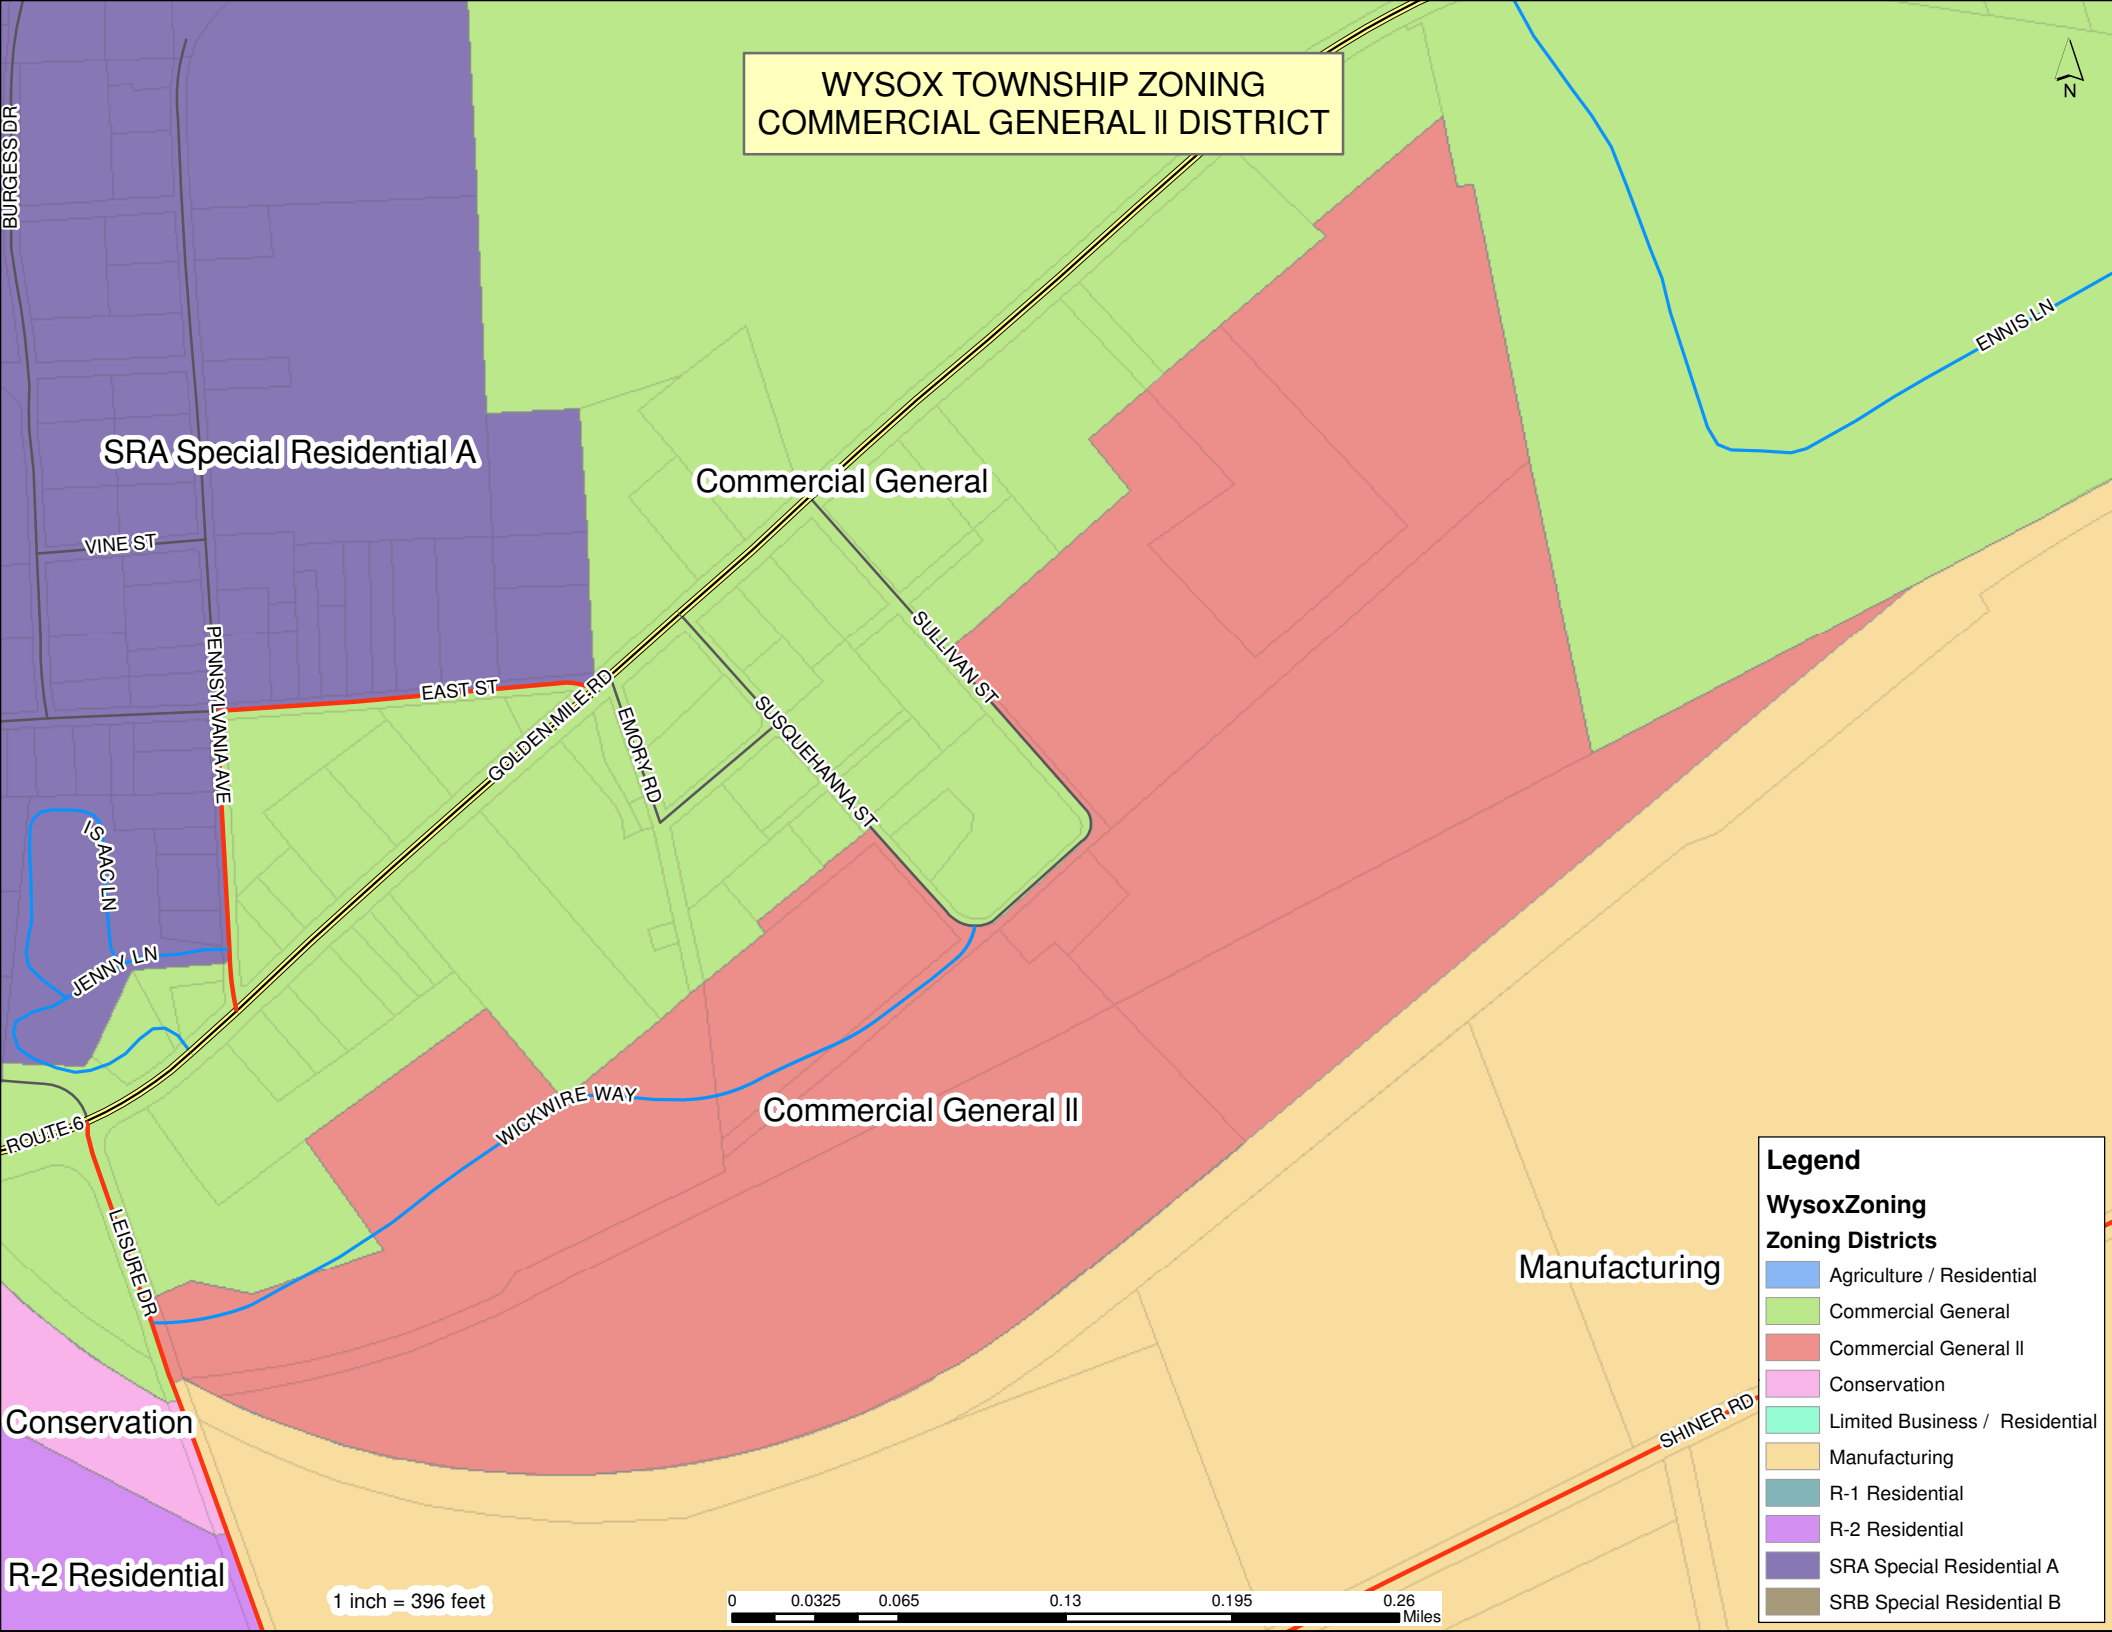

WYSOX TOWNSHIP ZONING
COMMERCIAL GENERAL II DISTRICT

SRA Special Residential A

Commercial General

Commercial General II

Manufacturing

Conservation

R-2 Residential

VINE ST

PENNSYLVANIA AVE

EAST ST

GOLDEN MILE RD

EMORY RD

SUSQUEHANNA ST

SULLIVAN ST

ISAAC LN

JENNY LN

ROUTE 6

LEISURE DR

WICKWIRE WAY

SHINER RD

ENNIS LN

1 inch = 396 feet

Legend

WysoxZoning

Zoning Districts

- Agriculture / Residential
- Commercial General
- Commercial General II
- Conservation
- Limited Business / Residential
- Manufacturing
- R-1 Residential
- R-2 Residential
- SRA Special Residential A
- SRB Special Residential B